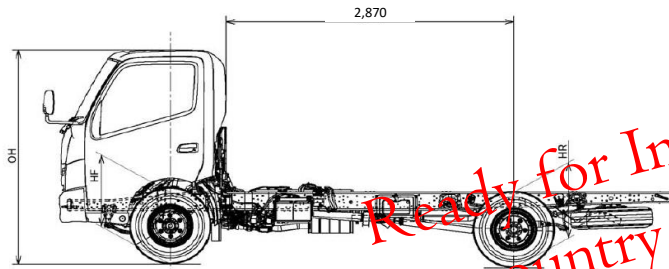

### DIMENSIONS (mm)

### Specifications

Engine Type	Diesel, 4 cycles, 4 Cylinders, In-Line, Water Cooled
Engine Power	98 HP / (ISO NET) @ 3,200 rpm
Displacement	4,009 cc
Air Intake System	Natural Aspirated
Load Capacity	4.1 Tons
Max. Speed	108 Km/h
Gradeability	29.8%
GVWR	6,500 kgs.
Steering	Power Steering
Service Brakes	Vacuum Assist, Dual Circuit, Hydraulic
Transmission	5 forward + reverse, Overdrive, Synchromesh 1st-5th
Wheelbase	3,430 mm
Recommended Body Length	14 ft.
Tires	7.50R16-10 PR, RIB Type
Warranty	3 Years or 100,000 Kms.