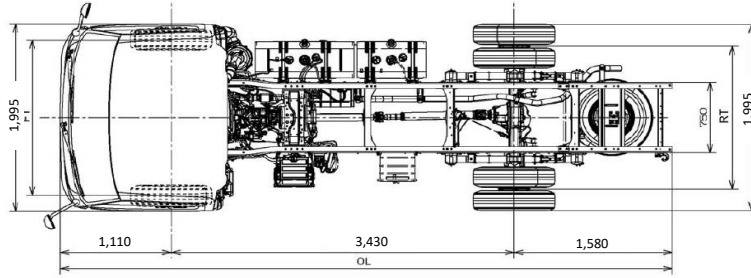

## WU710R DROPSIDE CARGO (EURO 1)

### DIMENSIONS (mm)

### Specifications

Engine Type	Diesel, 4 cycles, 4 Cylinders, In-Line, Water Cooled
Engine Power	98 HP / (ISO NET) @ 3,200 rpm
Displacement	4,009 cc
Air Intake System	Natural Aspirated
Load Capacity	4.1 Tons
Max. Speed	108 Km/h
Gradeability	29.8%
GVWR	6,500 kgs.
Steering	Power Steering
Service Brakes	Vacuum Assist, Dual Circuit, Hydraulic
Transmission	5 forward + reverse, Overdrive, Synchromesh 1st-5th
Wheelbase	3,430 mm
Recommended Body Length	14 ft.
Tires	7.50R16-10 PR, RIB Type
Warranty	3 Years or 100,000 Kms.