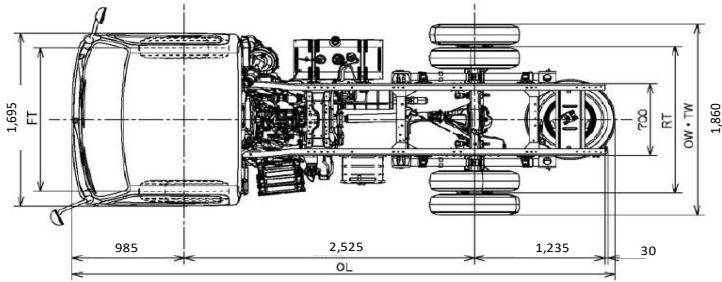

TOYOTA TSUSHO AMERICA, INC.
SHORT CHASSIS (STANDARD)
XZU600R-WKMGJ3 (EURO 3)

DIMENSIONS (mm)

Specifications

Engine Type	Diesel, 4 cycles, 4 Cylinders, In-Line, Water Cooled
Engine Power	116ps / (ISO Gross) @ 2,500rpm
Displacement	4,009 cc
Fuel Injection pump	Elec. Control Common Rail
Load Capacity	3.4 Tons
Max. Speed	110 Km/h
Gradeability	60.0%
GVWR	5,500 kgs.
Steering	Power Steering
Service Brakes	Vacuum Assist, Dual Circuit, Hydraulic
Transmission	5 forward + reverse, Overdrive, Synchronesh 1st-5th
Wheelbase	2,525 mm
Recommended Body Length	10 ft.
Tires	7.00R16-10 PR, RIB Type
Warranty	3 Years or 100,000 Kms.