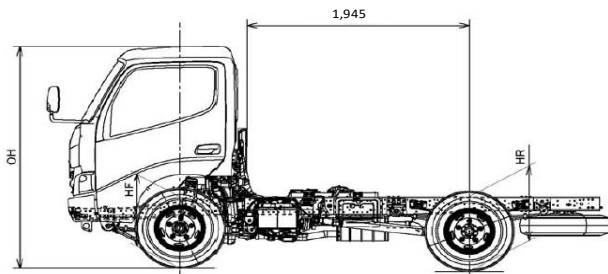

TOYOTA TSUSHO AMERICA, INC.
SHORT CHASSIS (STANDARD)
XZU600R-WKMGJ3 (EURO 3)

DIMENSIONS (mm)

Specifications

Engine Type	Diesel, 4 cycles, 4 Cylinders, In-Line, Water Cooled
Engine Power	116ps / (ISO Gross) @ 2,500rpm
Displacement	4,009 cc
Fuel Injection pump	Elec. Control Common Rail
Load Capacity	3.4 Tons
Max. Speed	110 Km/h
Gradeability	60.0%
GVWR	5,500 kgs.
Steering	Power Steering
Service Brakes	Vacuum Assist, Dual Circuit, Hydraulic
Transmission	5 forward + reverse, Overdrive, Synchronesh 1st-5th
Wheelbase	2,525 mm
Recommended Body Length	10 ft.
Tires	7.00R16-10 PR, RIB Type
Warranty	3 Years or 100,000 Kms.