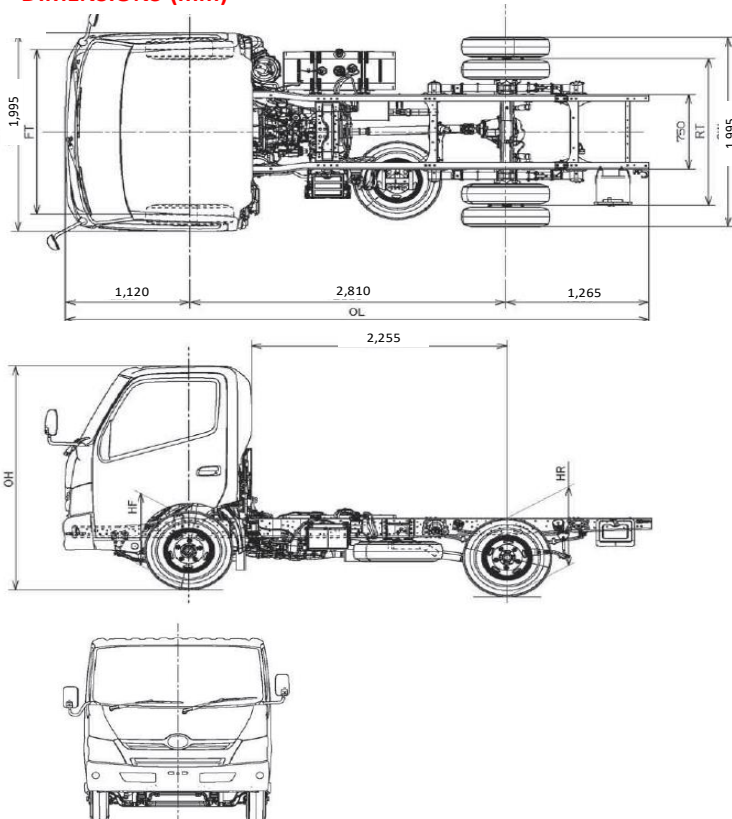

TOYOTA TSUSHO AMERICA, INC.
SHORT CHASSIS (WIDE)
XZU700R-WKMMJ3 (EURO 3)

DIMENSIONS (mm)

Specifications

Engine Type	Diesel, 4 cycles, 4 Cylinders, In-Line, Water Cooled
Engine Power	116ps / (ISO Gross) @ 2,500rpm
Displacement	4,009 cc
Fuel Injection pump	Elec. Control Common Rail
Load Capacity	3.2 Tons
Max. Speed	110 Km/h
Gradeability	44.4%
GVWR	5,500 kg
Steering	Power Steering
Service Brakes	Vacuum Assist, Dual Circuit, Hydraulic
Transmission	5 forward + reverse, Overdrive, Synchromesh 1st-5th
Wheelbase	2,810 mm
Recommended Body Length	12 ft.
Tires	7.00R16-10 PR, RIB Type
Warranty	3 Years or 100,000 Kms.