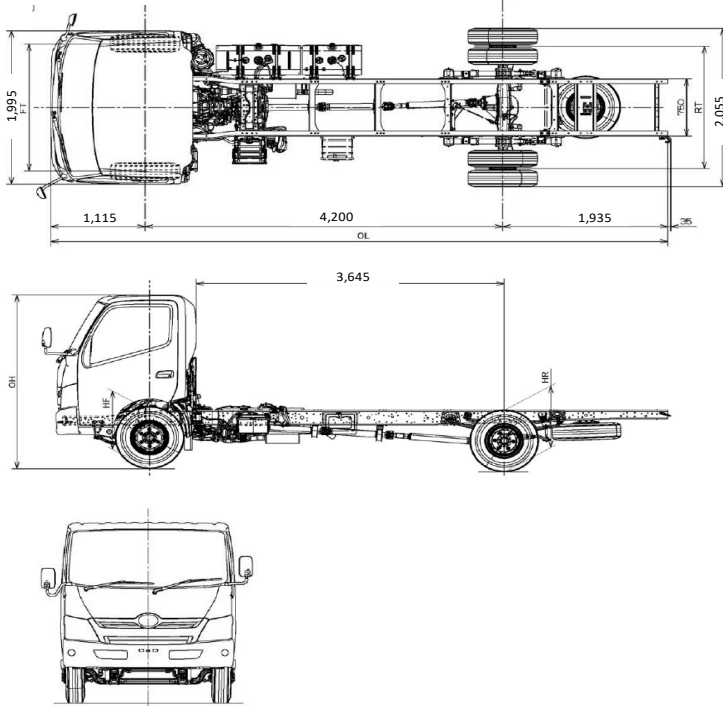

TOYOTA TSUSHO AMERICA, INC.
EXTRA LONG CHASSIS (WIDE)
XZU730R-WKFTK3 (EURO 3)

DIMENSIONS (mm)

Specifications

Engine Type	Diesel, 4 cycles, 4 Cylinders, In-Line, Water Cooled
Engine Power	141 PS/(ISO Gross) @ 2,500rpm
Displacement	4,009 cc
Fuel Injection pump	Elec. Control Common Rail
Load Capacity	6.0 Tons
Max. Speed	125 Km/h
Gradeability	38.6%
GVWR	8,500 kgs.
Steering	Power Steering
Service Brakes	Vacuum Assist, Dual Circuit, Hydraulic
Transmission	6 forward + reverse, Overdrive, Synchronesh 1st-6th
Wheelbase	4,200 mm
Recommended Body Length	18 ft.
Tires	7.50R16-14 PR, RIB Type
Warranty	3 Years or 100,000 Kms.